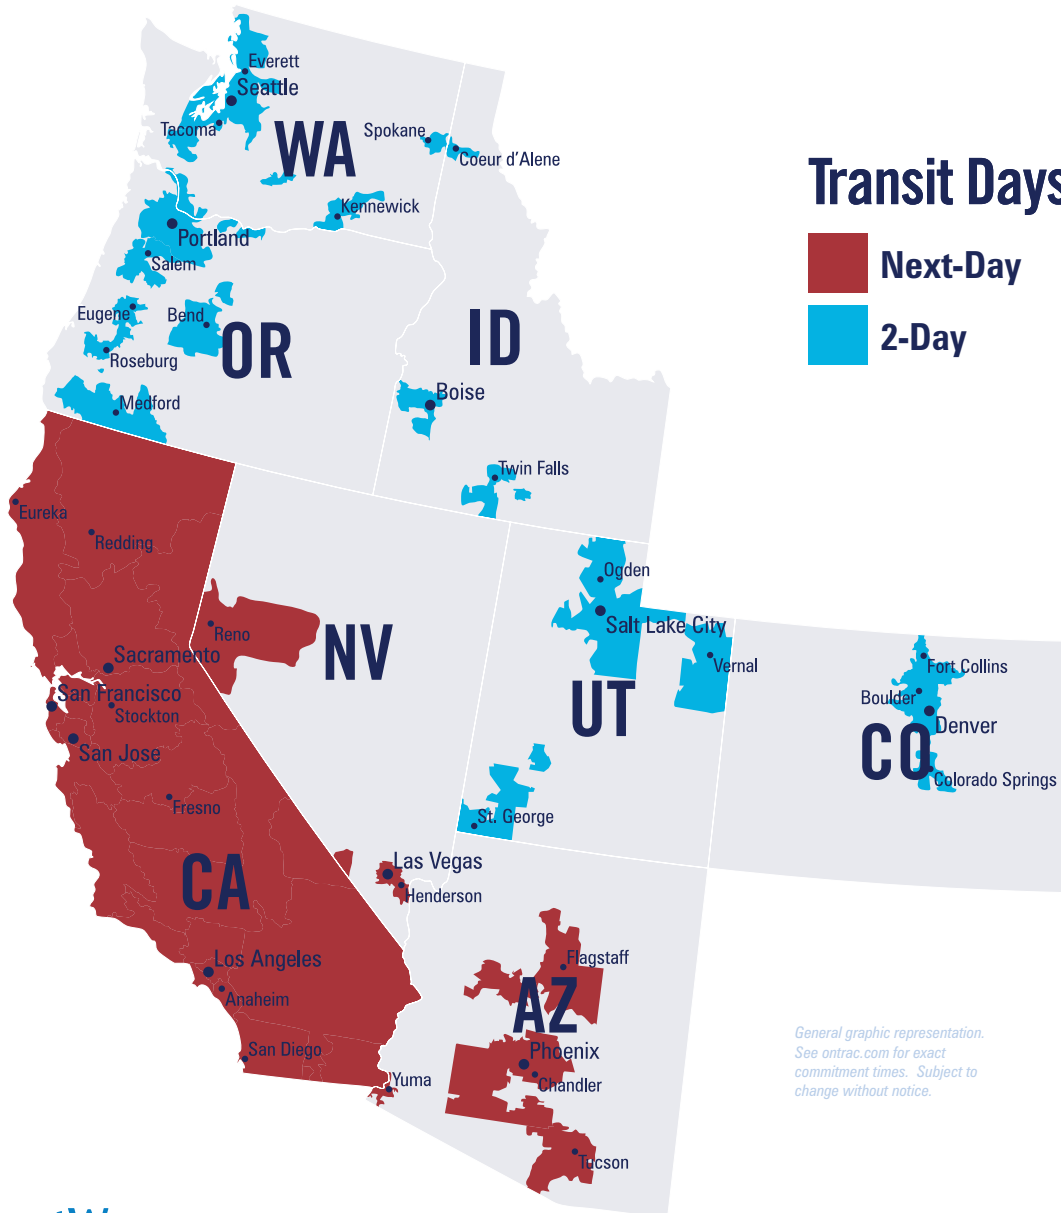

OnTrac Transit Days

From Southern California

General graphic representation. See ontrac.com for exact commitment times. Subject to change without notice.

800.334.5000
ontrac.com